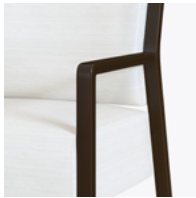

Caterina Lounge

kwalu®

Caterina

Lounge

The Caterina Lounge collection offers a blend of style and practicality, ideal for modern healthcare environments. The sleek design and plush cushioning of the lounge, love seat and sofa provide a welcoming atmosphere, while the durable Kwalu Classic material ensures easy maintenance and longevity. Whether opting for the open-armed or upholstered panel versions, this collection promises comfort, durability, and cleanliness in high-traffic areas.

Model: CTELN11
26.5W 29.75D 33.75H 23SW 20.5SD 19SH 25AH

Features

Durable Finish

Kwalu's solid surface (1/8" thick) proprietary finish doesn't have any of the drawbacks of wood. The frames are moisture impervious, graffiti-resistant, easy to clean and maintenance-free.

Steel Reinforced

Our patented steel-reinforced joint system uses over 20 pieces of steel in most Kwalu chairs. Stop ongoing and costly furniture replacement.

Visible Cleanout

Cleanout prevents build-up of debris and provides for easy maintenance.

Wallsaver

Wallsaver back legs help keep walls in pristine condition.

Number of Seats

Choose from 3 seat styles – lounge chair, love seat, and sofa.

Optional Closed Arm Panels

Available with or without upholstered arm panels.